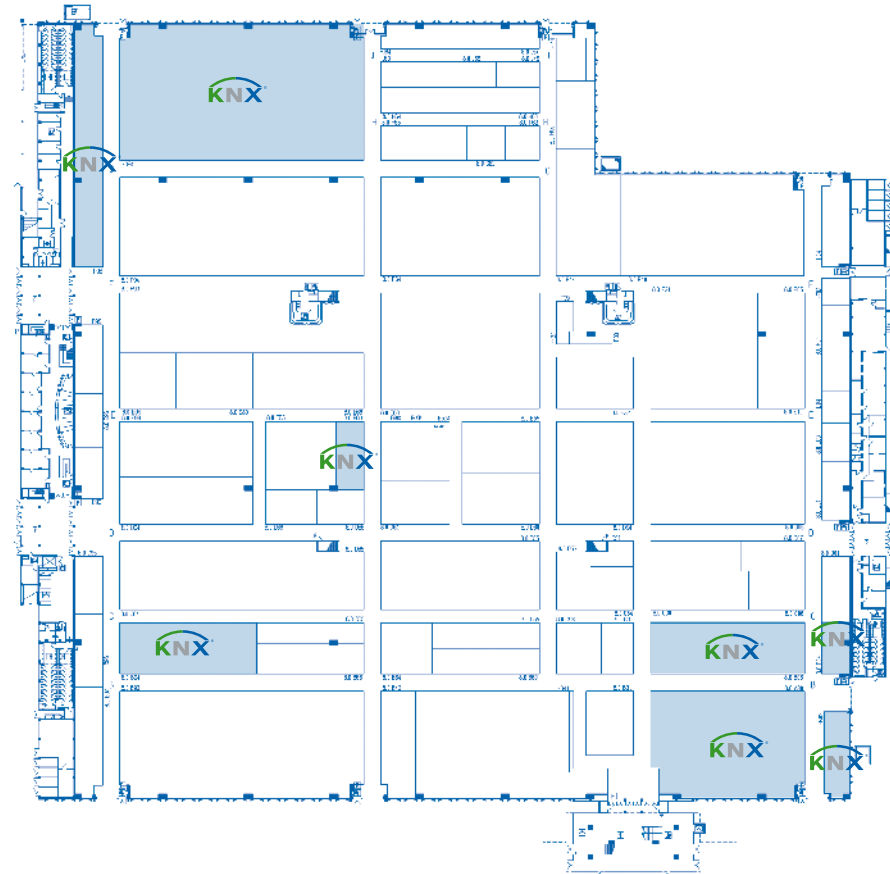

www.knx.org

Einsparungen mit KNX:

- bis zu 40% mit der KNX Beschattungssteuerung
- bis zu 50% mit der KNX Einzelraumregelung
- bis zu 60% mit der KNX Beleuchtungssteuerung
- bis zu 60% mit der KNX Lüftungssteuerung

Energy Savings with KNX:

- up to 40% with KNX shading control
- up to 50% with KNX individual room control
- up to 60% with KNX lighting control
- up to 60% with KNX ventilation control

KNX Mitgliedsfirmen auf der ISH 2011 / KNX members at ISH 2011

Firma Company	Halle Hall	Gang Walkway	Stand Booth
Bertelli & Partners S,r,l,	10.2	C	83
Bosch & Siemens Hausgeräte GmbH	8	E	63
Bosch Theromtechnik GmbH	8	B	04
		B	06
		A	30
		B	03
Daikin Europe N,V,	9	C	12
Delta Dore Schlüter GmbH	10.2	D	74
denro AG	10.2	D	10
Distech Controls	10.2	D	18
Eberle Controls	10.2	A	11
Elsner Elektronik GmbH	10.2	D	10
EnOcean GmbH	10.2	D	60
		D	10
Gorenje Vertriebs GmbH	9	D	83
Hager Controls S.A.S.	10.2	C	19
IRCA S.p,A,	9	B	88
KNX Association cvba	10.2	A	15
MBS GmbH	10.2	D	60
Möhlenhoff GmbH	10.1	A	19
Newron System	10.2	D	60
NZR Nordwestdeutsche Zählerrevision	10.2	D	48
Oventrop GmbH & Co KG	10.1	A	39
Remeha B.V.	8	B	94
Schüco International KG	9	E	18
		F	18
		F	30
Siemens AG	10.2	A	61
Siemens Schweiz AG	10.2	A	91
		D	60
Theben AG	10.2	B	23
Theodor Heimeier Metallwerk GmbH	10.1	D	38
Thermokon Sensortechnik GmbH	10.2	B	89
		D	10
		D	30
		E	79
		E	91
VIEGA GmbH & Co. KG	4	A	44
		B	44
		B	46
Viessmann Werke GmbH & Co. KG	8	G	94
Weinzierl Engineering GmbH	10.2	F	96
		C	90

Halle / Hall 8.0

Halle / Hall 9.0