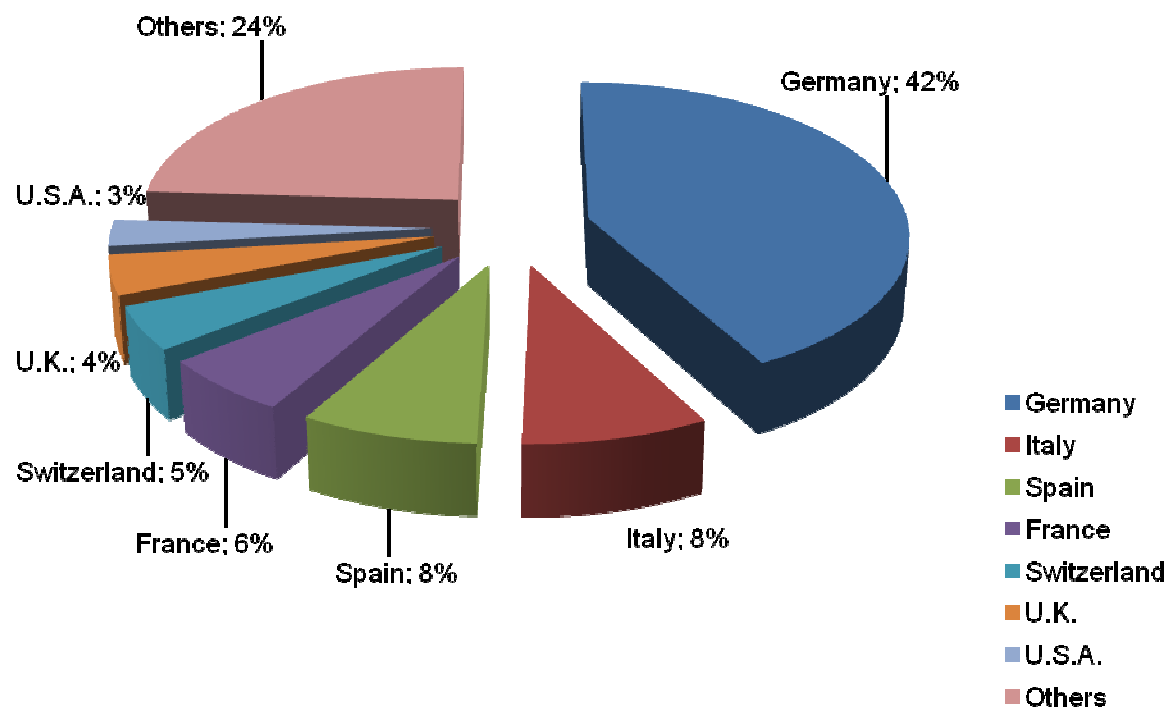

KNX – a success story

Godehardt Schneider
President

KNX Association International

www.knx.org

Number KNX Members 2002 to end 09/2010

KNX Marketing: KNX Members

44 new members – 15 countries – 2 new

The image displays 16 green boxes, each representing a new KNX member from a different country. Each box contains the member's logo and the national flag of their country. The members are:

09/10: breakdown origin KNX members

Countries	Nr Members	%
Germany	91	42%
Italy	18	8%
Spain	17	8%
France	13	6%
Switzerland	10	5%
U.K.	9	4%
U.S.A.	6	3%
Others	52	24%
Total	216	100%

ETS3 sold 2004 to 09/2010