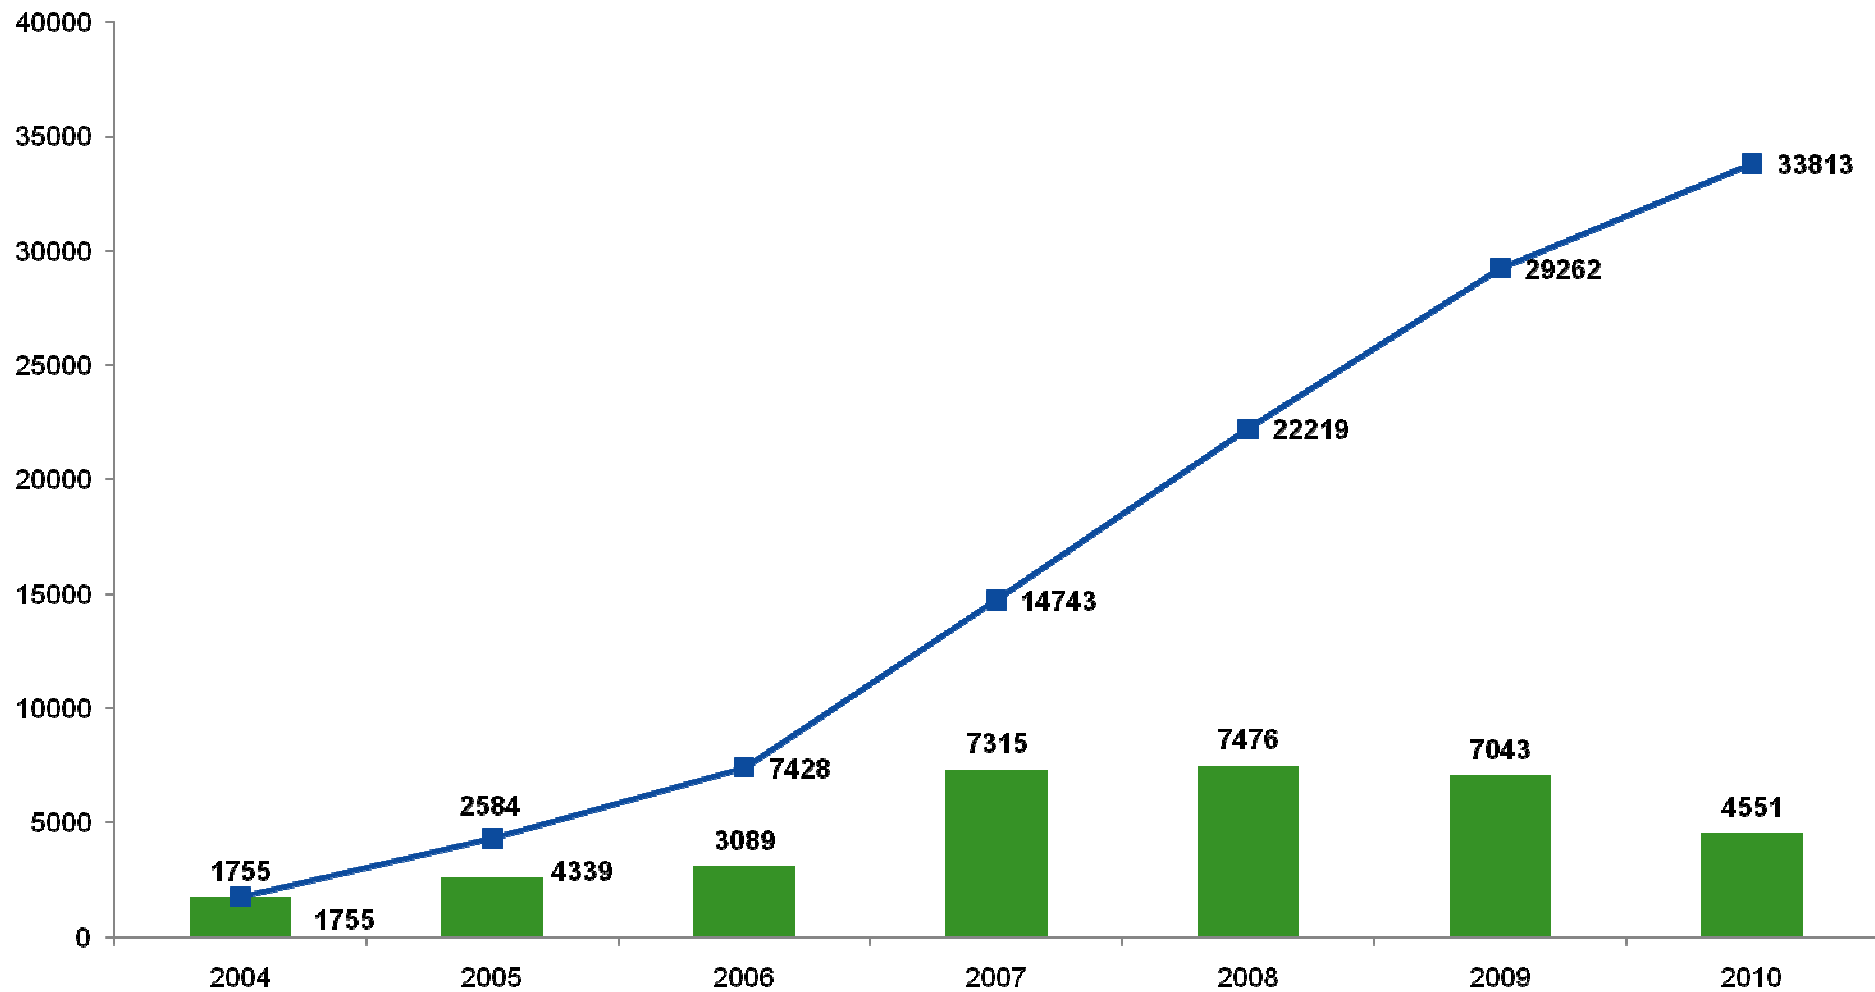

KNX – a success story

Godehardt Schneider
President

KNX Association International

www.knx.org

Number KNX Members 2002 to end 09/2010

KNX Marketing: KNX Members

44 new members – 15 countries – 2 new

The image displays 16 green boxes, each representing a new KNX member from a different country. Each box contains the member's logo and the national flag of their country. The members are:

09/10: breakdown origin KNX members

Countries	Nr Members	%
Germany	91	42%
Italy	18	8%
Spain	17	8%
France	13	6%
Switzerland	10	5%
U.K.	9	4%
U.S.A.	6	3%
Others	52	24%
Total	216	100%

ETS3 sold 2004 to 09/2010