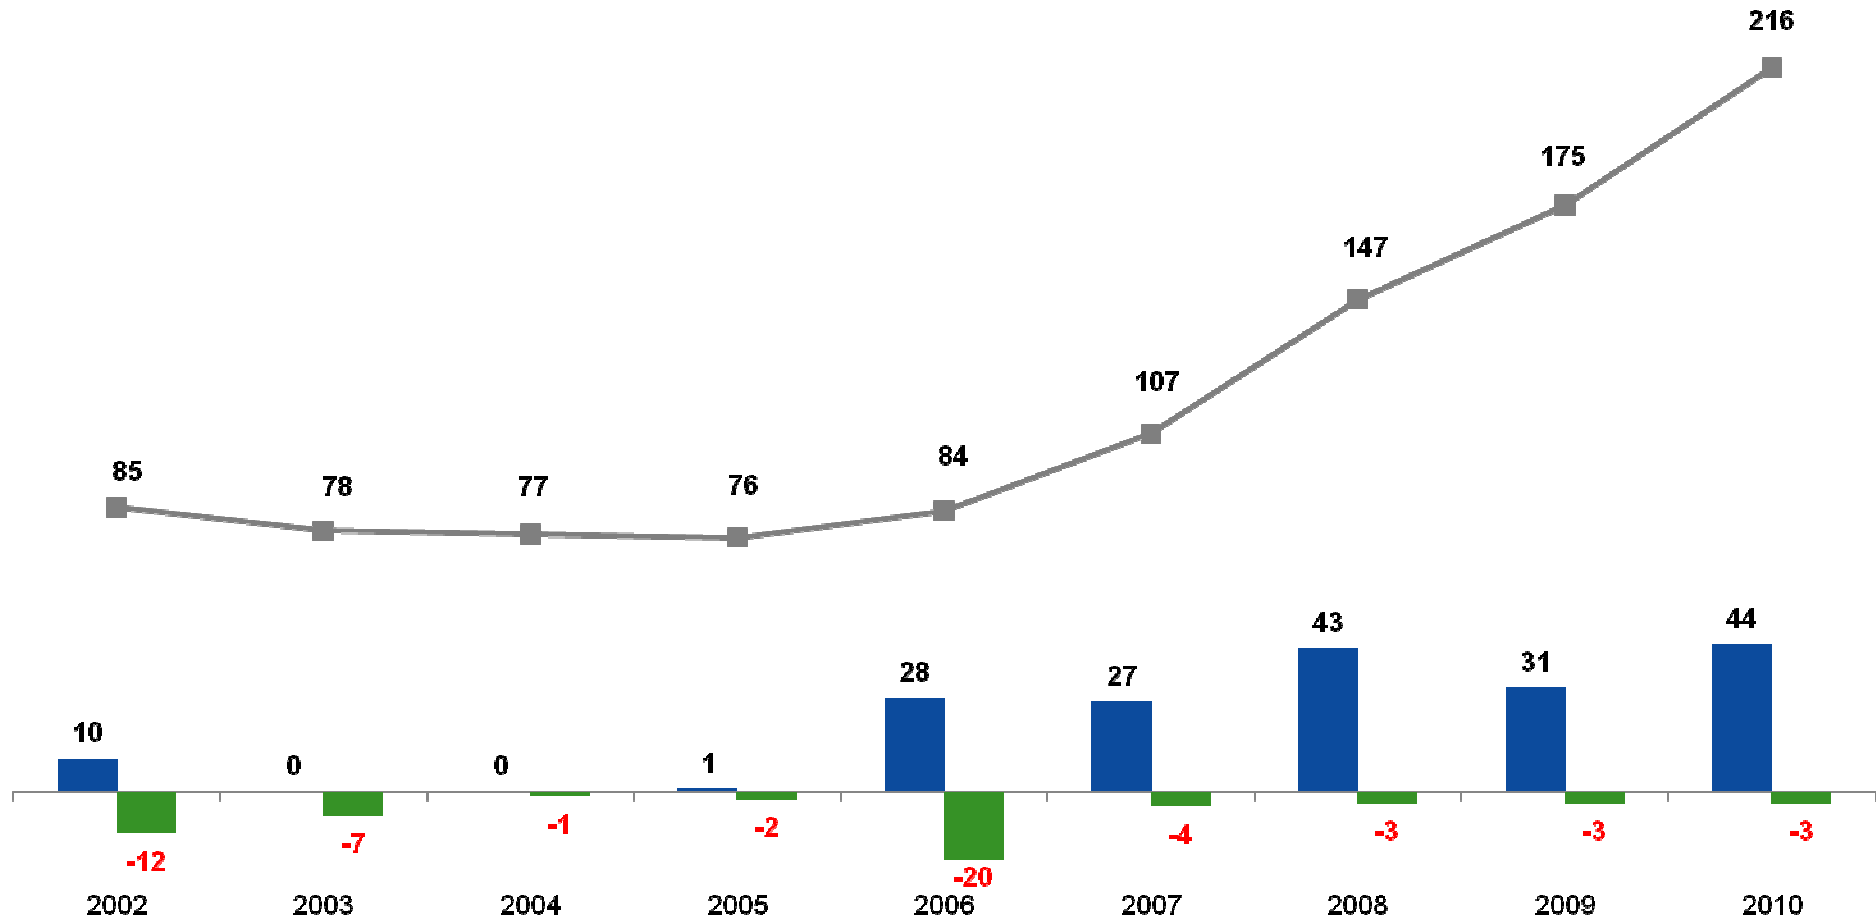

KNX – a success story

Godehardt Schneider
President

KNX Association International

www.knx.org

Number KNX Members 2002 to end 09/2010

KNX Marketing: KNX Members

44 new members – 15 countries – 2 new

The image displays 16 green boxes, each representing a new KNX member from a different country. Each box contains the member's logo and the national flag of their country. The members are:

09/10: breakdown origin KNX members

Countries	Nr Members	%
Germany	91	42%
Italy	18	8%
Spain	17	8%
France	13	6%
Switzerland	10	5%
U.K.	9	4%
U.S.A.	6	3%
Others	52	24%
Total	216	100%

ETS3 sold 2004 to 09/2010