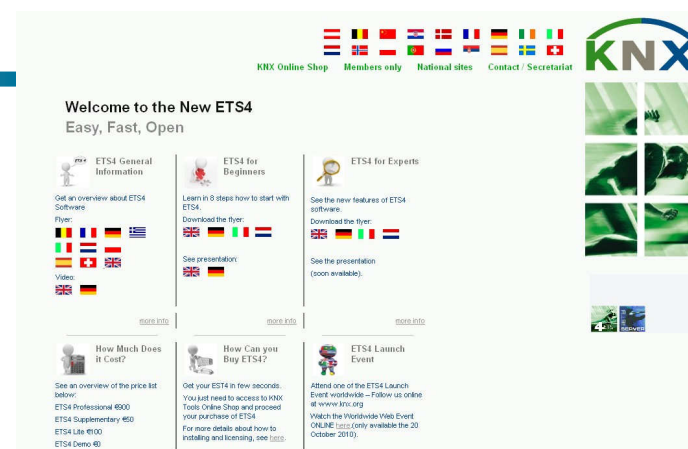

ETS 4

- **Manufacturer Tool 4 already available since 12/2009**
- **Successful launch end user version 20/10/2010**
- **New Home Page with link to**
  - Videos
  - General Flyer: Fast, Easy, Open
  - Flyers for beginners/experts: new features ETS 4
- **Information in 10/10 Journal (now separate EN/DE)**
- **In first week after launch: 650 licenses sold !**
- **Presentation to established customer base**
  - Manufacturers: in person conferences EN/DE – Frankfurt
  - Training centers/national: Go To Meeting webinars
  - Scientific: **end of first day** Scientific conference – (on demand webinars)